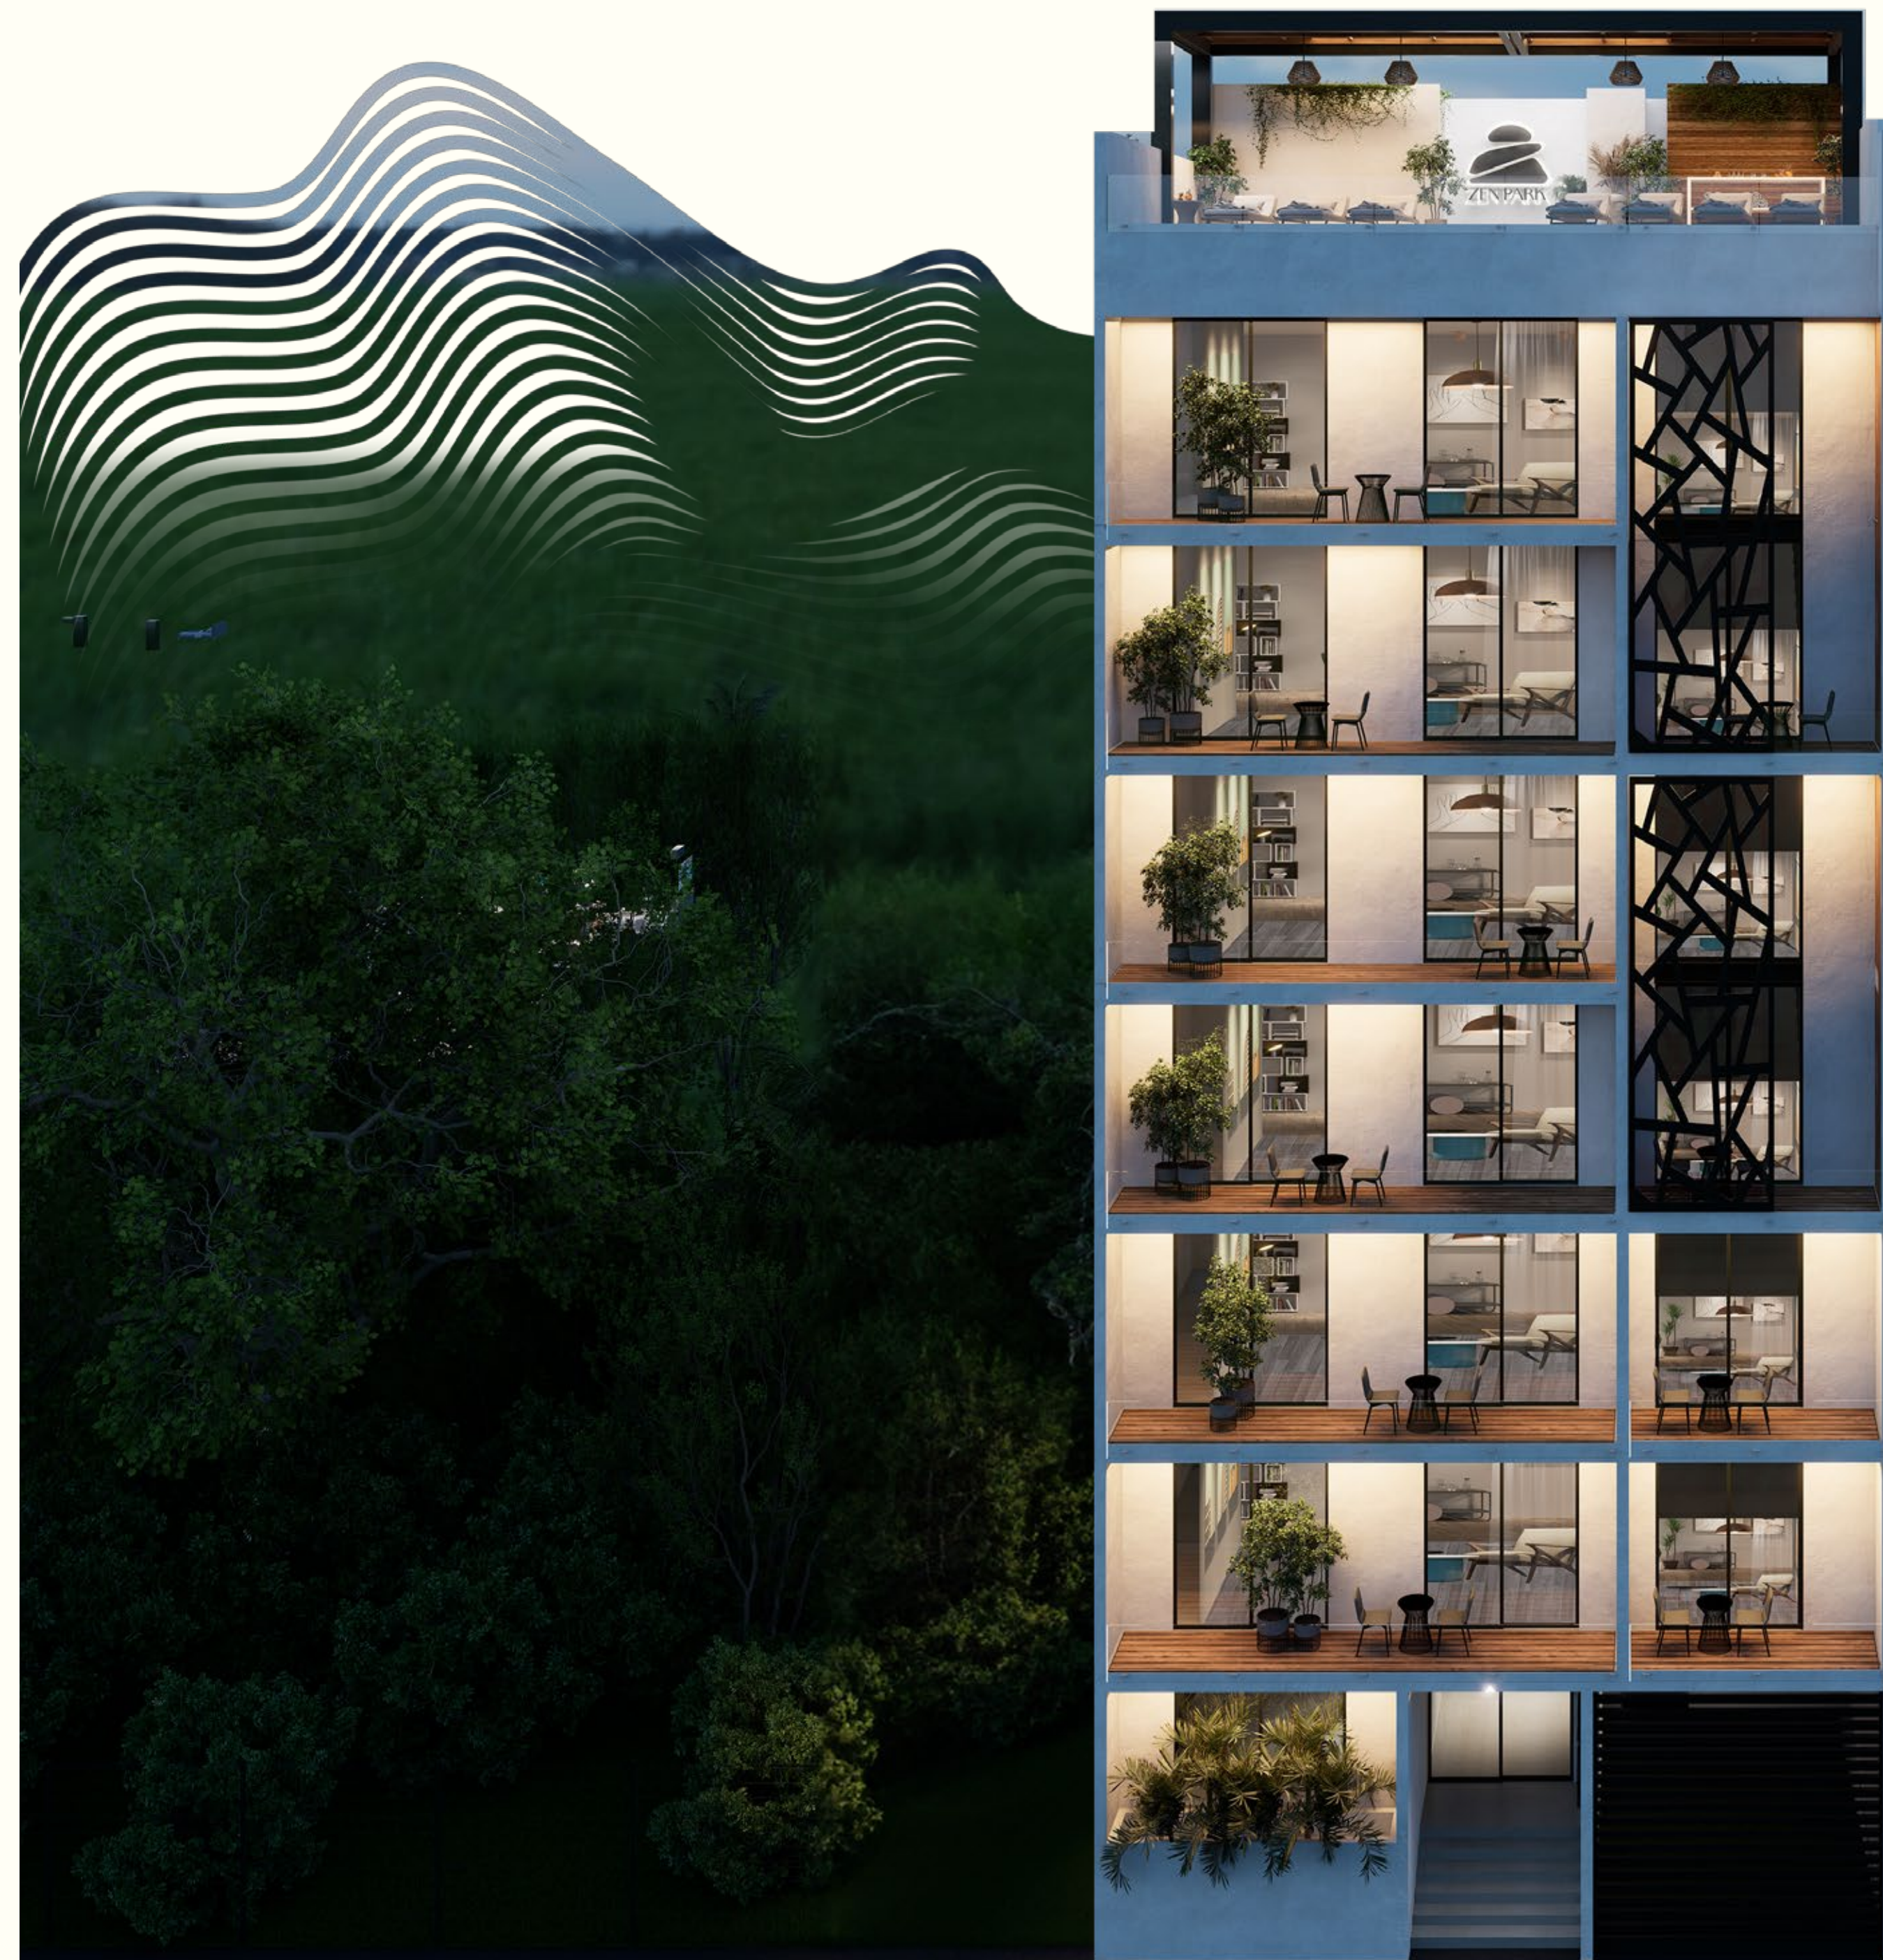

WHERE **SERENITY** MEETS **HOME**

PLAYA DEL CARMEN, QROO.

WELCOME TO ZEN PARK, A UNIQUE ZEN URBAN OASIS

More than a residence, it's a **mindful escape**, seamlessly that integrates modern elegance with serene principles of **Zen living**.

As you explore, discover a harmonious retreat strategically positioned in the **heart of the city**, offering a sanctuary where tranquility and balance prevail.

Zen Park is not just a home; **it's a philosophy** that brings serenity from city life and an invitation to harmonize with the rhythm of your surroundings.

AN INVESTMENT BEYOND **EXPECTATIONS**

PRIME LOCATION

Nestled in a strategic spot in Playa del Carmen, to harmonize urban vitality with a peaceful location.

INVESTMENT RETURN

Not just a serene lifestyle but a solid investment.

Underground
Parking

THE ULTIMATE **ZEN OASIS**, IN THE
HEART OF PLAYA DEL CARMEN

PRIME LOCATION

“QUINTAS DEL CARMEN”

TO THE **BEACH**, A **10 MINUTES** WALK

5 MIN.

Sport Center

Restaurants