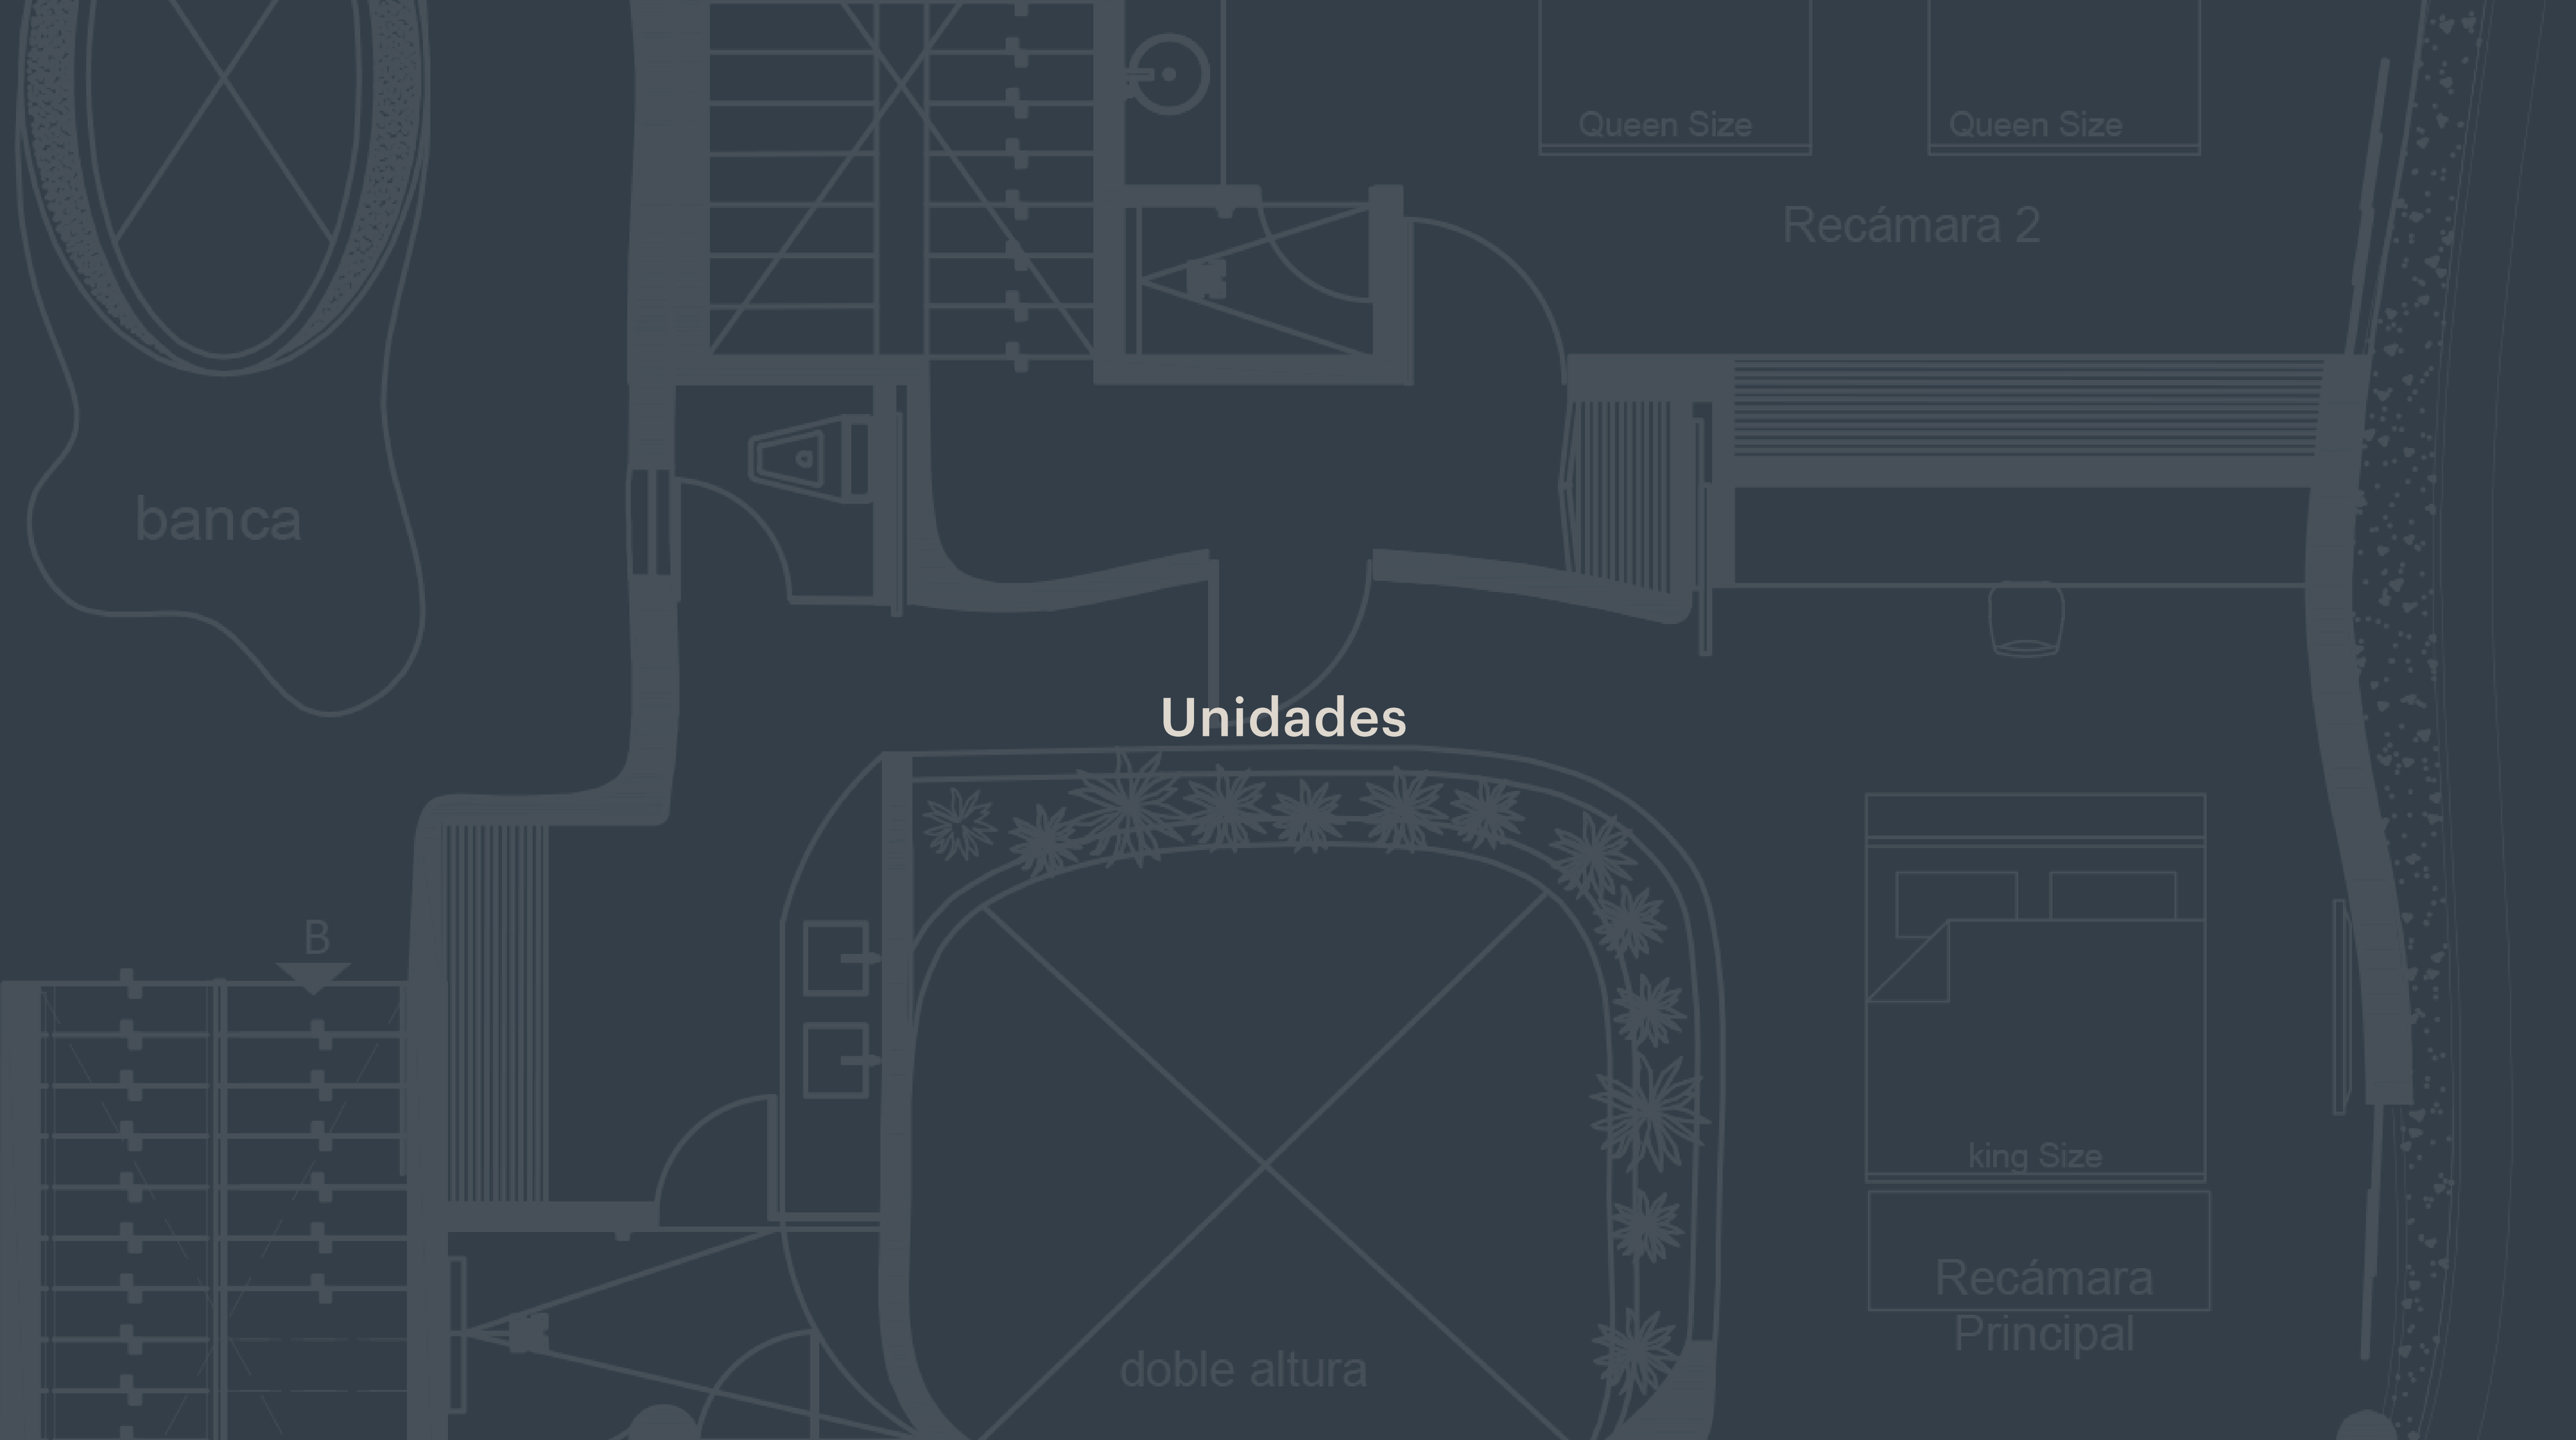

banca

Queen Size

Queen Size

Recámara 2

Unidades

B

king Size

Recámara
Principal

doble altura